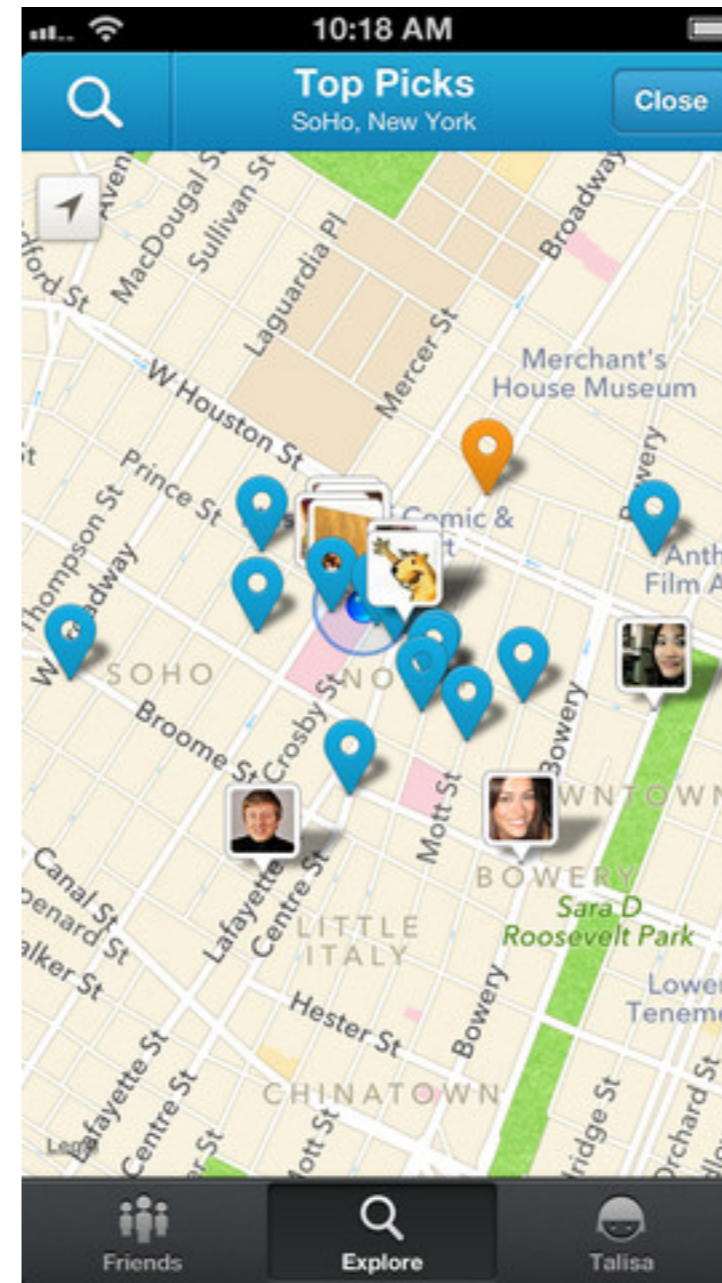

Social Media on Mobile
+
Location Base (GPS)
+ Check in

Apps for Social PR

Facebook

Facebook Pages Manager

Instagram

Twitter

Wherever you are, Twitter brings you closer.

Youtube + Socialcam

Create videos of any length
& apply vintage filters

Foursquare

Line

Day One

Flipboard

Gmail + Google Alert

Alerts

คำค้นหา: